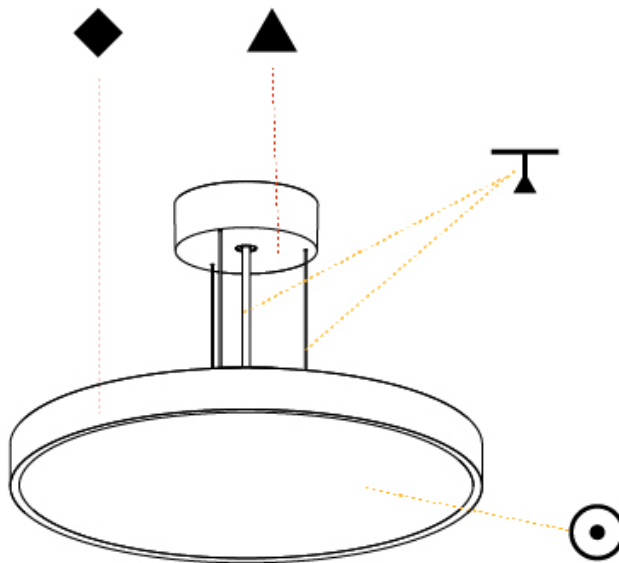

A300003-

PROJECT	_____
TYPE	_____
SPECIFIER	_____
QUANTITY	_____
DATE	_____

A