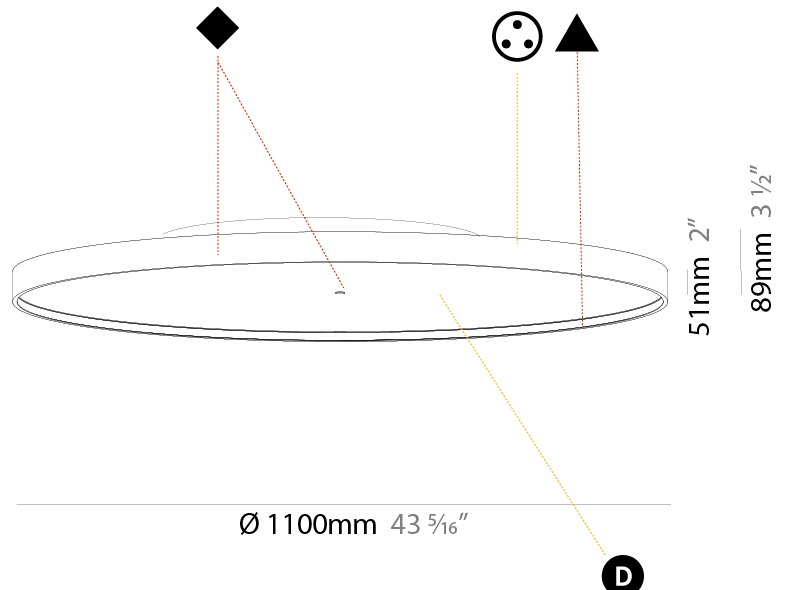

GENERAL

Series: Sign Diva
Subseries: Sign Diva Korona
Brand: Prolicht
Division: Architectural
Mounting Type: Surface
Mounting Location: Ceiling
Subcategory: Ambient

PHYSICAL

Shape: Round
Diameter (mm): 1100
Diameter (in): 43 ⁵/₁₆
Height (mm): 89
Height (in): 3 ¹/₂
Light Distribution: Direct / Indirect
Weight (kg): 18.901
Weight (lbs): 41.67
Diffuser: Direct - PMMA - Opal/Micro-Prism/Sparkling Secret/Vintage Industrial / Indirect - White/Yellow/Orange/Red/Blue/Green
Fixture Finish: SSR / BKV / CWI / CRY / HAB / UFT / ITA / RUA / FTG / MYG / LOD / PUS / FRO / FUP / KIA / POP / BLS / SPG / MEY / GOH / GUM / CHC / COM / ABZ / JAG / OBR / MOS / ROR
Fixture Material: Extruded Aluminum / Steel

ELECTRICAL

Lamp Type: LED (Zhaga Standard)
Input Wattage (W): 169.4
Total Output Wattage (W): 134
Dimming: Tri-Mode (Non-Dimming and Phase Dimming (120Vac only) and 0-10V Dimming)
Driver Included: Yes
Driver Location: Integrated
Driver Type: Constant Current - Universal
Driver Class: Class 2
Input Voltage (V): 120 - 277
Constant Current (MA): 600

LED

Color Temperature (°K): 3000 / 3500 / 4000
Max. Delivered Lumen (lm): 19520 / 19933 / 20340
CRI: >90 CRI
Lamp Life (hrs): 50000

OPTICAL

RATINGS AND CERTIFICATIONS

Certified By: Certified for North American Standards
IP rating: IP20

PROJECT
TYPE
SPECIFIER
QUANTITY
DATE