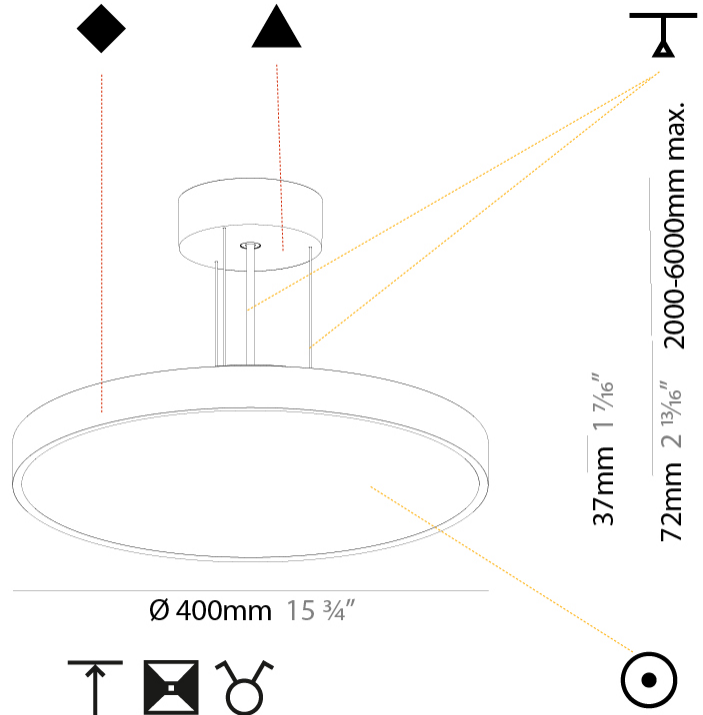

GENERAL

Series: Sign Diva
Subseries: Sign Diva
Brand: Prolicht
Division: Architectural
Mounting Type: Suspension
Mounting Location: Ceiling
Subcategory: Pendant

PHYSICAL

Shape: Round
Diameter (mm): 400
Diameter (in): 15 3/4
Height (mm): 72
Height (in): 2 13/16
Max. Overall Height (mm): 2072
Max. Overall Height (in): 81 9/16
Light Distribution: Direct / Indirect
Weight (kg): 3.398
Weight (lbs): 7.49

Diffuser: [PMMA - Opal / Micro-Prism / Sparkling Secret / Vintage Industrial with Shine Ring](#)
Fixture Finish: [SSR / BKV / CWI / CRY / HAB / UFT / ITA / RUA / FTG / MYG / LOD / PUS / FRO / FUP / KIA / POP / BLS / SPG / MEY / GOH / GUM / CHC / COM / ABZ / JAG / OBR / MOS / ROR](#)
Fixture Material: [Extruded Aluminum / Steel](#)
Cable Details: [2000mm or 6000mm Transparent Cable](#)

ELECTRICAL

Lamp Type: LED (Zhaga Standard)
Input Wattage (W): 34.1
Total Output Wattage (W): 16 / 12
Dimming: [Tri-Mode (Non-Dimming and Phase Dimming (120Vac only) and 0-10V Dimming)](#)
Driver Included: Yes
Driver Location: Integrated
Driver Type: Constant Current - Universal
Driver Class: Class 2
Input Voltage (V): 120 - 277
Constant Current (MA): 500

LED

Color Temperature (°K): [2700 / 3000 / 3500 / 4000](#)
Max. Delivered Lumen (lm): [2676 / 2651 / 2681 / 2736](#)
CRI: [>90 CRI](#)
Lamp Life (hrs): 50000

OPTICAL

RATINGS AND CERTIFICATIONS

Certified By: Certified for North American Standards
IP rating: IP20