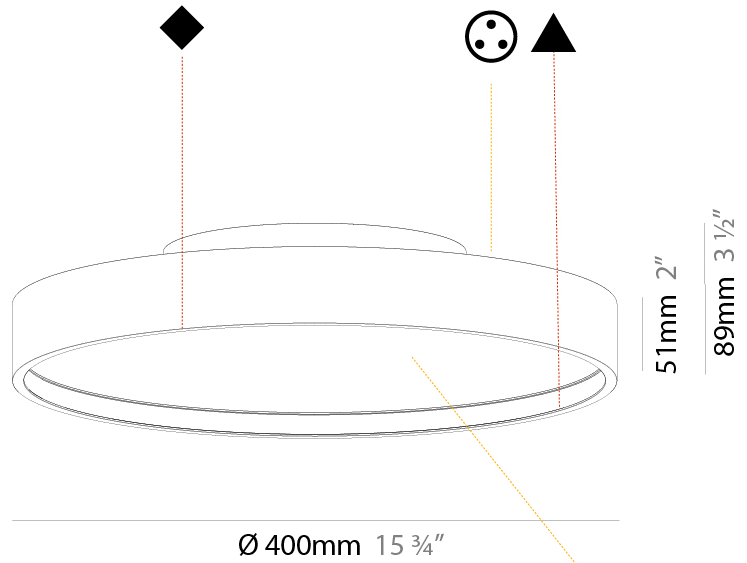

GENERAL

Series: Sign Diva
Subseries: Sign Diva Korona
Brand: Prolicht
Division: Architectural
Mounting Type: Surface
Mounting Location: Ceiling
Subcategory: Ambient

PHYSICAL

Shape: Round
Diameter (mm): 400
Diameter (in): 15 3/4
Height (mm): 89
Height (in): 3 1/2
Light Distribution: Direct / Indirect
Weight (kg): 3.113
Weight (lbs): 6.863
Diffuser: Direct - PMMA - Opal/Micro-Prism/Sparkling Secret/Vintage Industrial / Indirect - White/Yellow/Orange/Red/Blue/Green
Fixture Finish: SSR / BKV / CWI / CRY / HAB / UFT / ITA / RUA / FTG / MYG / LOD / PUS / FRO / FUP / KIA / POP / BLS / SPG / MEY / GOH / GUM / CHC / COM / ABZ / JAG / OBR / MOS / ROR
Fixture Material: Extruded Aluminum / Steel

ELECTRICAL

Lamp Type: LED (Zhaga Standard)
Input Wattage (W): 19.8
Total Output Wattage (W): 16
Dimming: Tri-Mode (Non-Dimming and Phase Dimming (120Vac only) and 0-10V Dimming)
Driver Included: Yes
Driver Location: Integrated
Driver Type: Constant Current - Universal
Driver Class: Class 2
Input Voltage (V): 120 - 277
Constant Current (MA): 500

LED

Color Temperature (°K): 3000 / 3500 / 4000
Max. Delivered Lumen (lm): 2280 / 2313 / 2360
CRI: >90 CRI
Lamp Life (hrs): 50000

OPTICAL

RATINGS AND CERTIFICATIONS

Certified By: Certified for North American Standards
IP rating: IP20

PROJECT
TYPE
SPECIFIER
QUANTITY
DATE